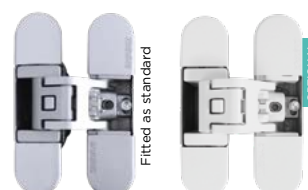

Our standard SIMPLE doors are fitted with mortise hinges that can be adjusted in three planes: three pieces per each model of the BRILLIANT, SOLID PLUS and SILENZIO HAL 32 and FIRE RATED SILENZIO HAL 32 Collections, and two pieces per each model of the ELEGANTE, PRESTIGE and BASIC. Chrome-plated as standard, these hinges can also be ordered in white, black or gold without a surcharge. These doors boast quiet and smooth closing thanks to the magnetic lock, available as a key lock, turn and release bathroom lock, euro profile cylinder or a mortise latch. Chrome-plated as default, this magnetic lock can be ordered in white, black or gold for a surcharge. The SOLID PLUS, SILENZIO HAL 32 and FIRE RATED SILENZIO HAL 32 ranges feature a mechanical lock.

### ACCESSORIES

- BRILLIANT
  - Magnetic key lock in satin chrome
  - Magnetic lock keep plate in satin chrome
  - Concealed hinges - 3 pcs, in chrome
- ELEGANTE, PRESTIGE, BASIC
  - Magnetic key lock in satin chrome
  - Magnetic lock keep plate in satin chrome
  - Concealed hinges - 2 pcs, in chrome
- SOLID PLUS
  - Mechanical lock with a euro profile cylinder and upper mechanical lock with a euro profile cylinder in zinc white
  - Keep plate with latch guide, upper lock keep plate in zinc white
  - Concealed hinges - 3 pcs, in chrome
- SILENZIO HAL 32 and FIRE RATED SILENZIO HAL 32
  - Mechanical lock with a euro profile cylinder in zinc white
  - Keep plate with latch guide in zinc white
  - Reinforced concealed hinges - 3 pcs, in chrome

### DOOR FRAME VARIANTS

- Fixed: timber 44×100 (p. 214), timber 54×100 (p. 215) and MDF 44×100 (p. 216)
- Adjustable: wooden 54×100 (p. 215), DIN adjustment range min. 80-100 and or higher (p. 224)

SIMPLE NON-REBATED DOORS

Magnetic lock keep plate

Mortise hinge, adjustable in three planes

Magnetic lock in the door leaf

Satin chrome White

Satin chrome White Black Gold

Lock colours available in SIMPLE System

Black Gold

Hinge colours available in SIMPLE System